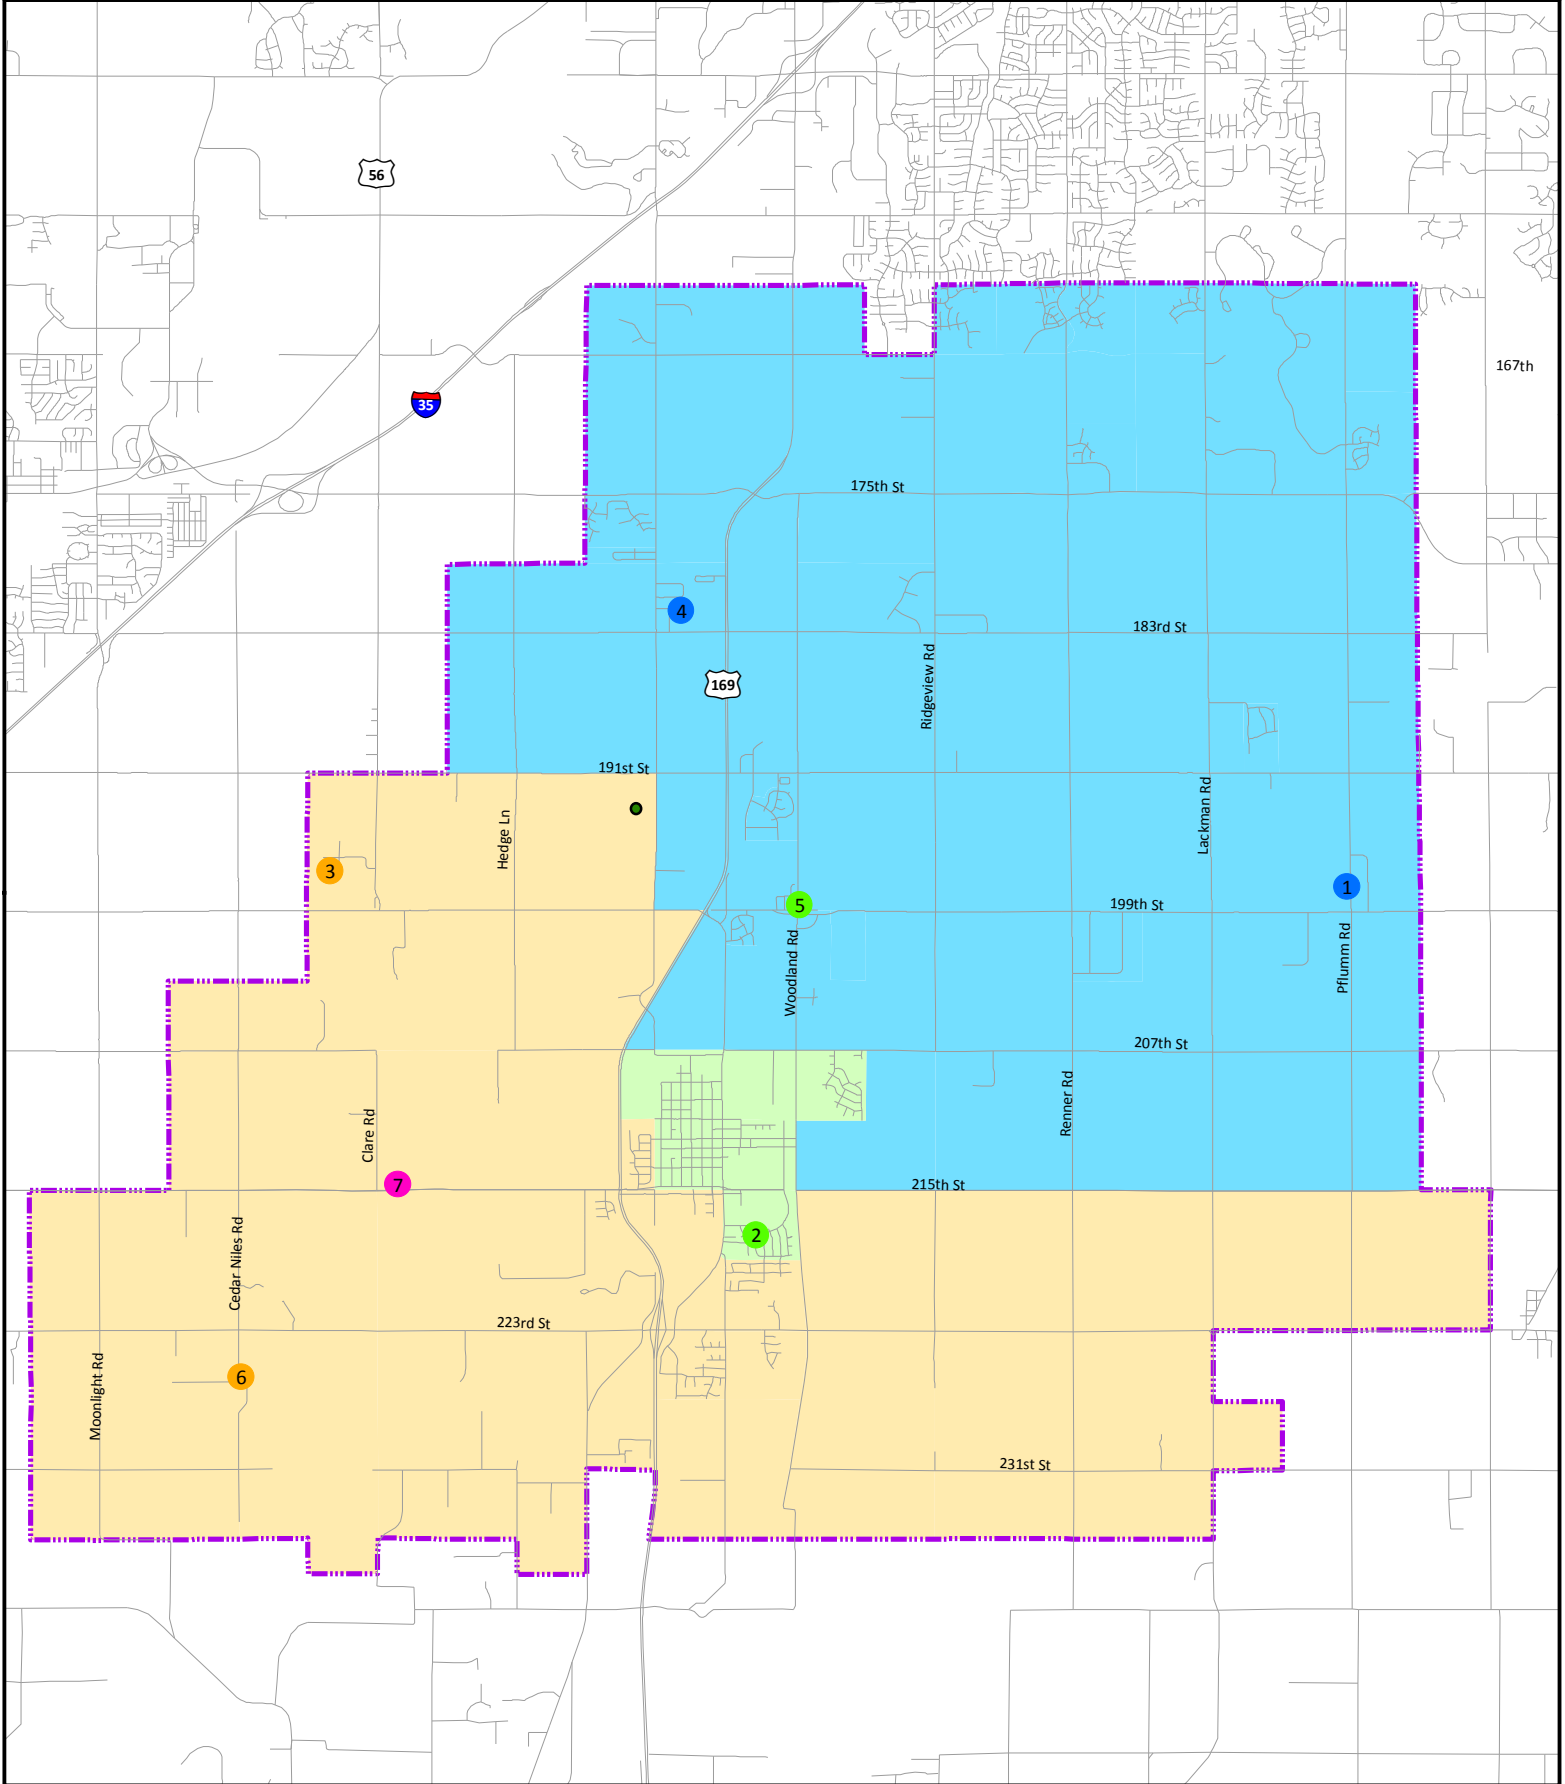

Spring Hill School Board Member Districts

- 1 William Meek
- 2 Nels Anderson
- 3 Scott Oberkrom
- 4 Eric Boyle
- 5 Max Strausbaugh
- 6 Chris King
- 7 Chuck Willis

 District Boundary

Member Assignments

-  District 1
-  District 2
-  District 3
-  At Large

School Board Districts

-  District 1
-  District 2
-  District 3